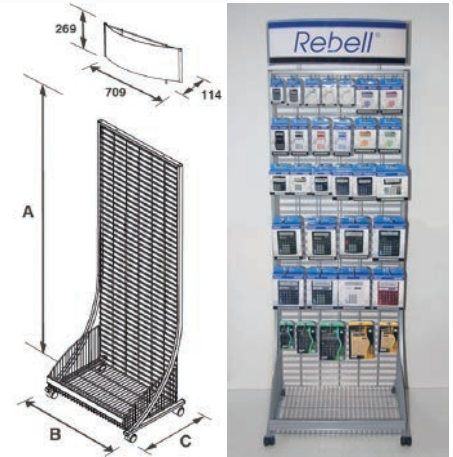

## PROMO FSU - METAL

Our new robust metal stand can carry a wide range of your selected products or a complete portfolio of our Rebell brand.

Stand is available in various colours to suit every customer needs.

## STANDARD SDU SETS

Standard desk units are small displays available in 2 sizes, carrying 6 pcs of calculators each. The units have been designed to take up as little space as possible. They can be placed next to the cash register, or on the shelf.