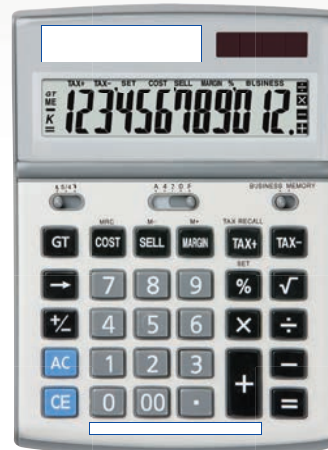

**SHC300M**

Calculator dimensions:  
115 x 70 x 10 mm  
Maximum logo dimensions:  
22 x 11 mm

**SDC822M**

Calculator dimensions:  
137 x 103 x 29 mm  
Maximum logo dimensions:  
40 x 11 mm

**SDC922M**

Calculator dimensions:  
184 x 129 x 29 mm  
Maximum logo dimensions:  
65 x 15 mm / 70 x 5 mm