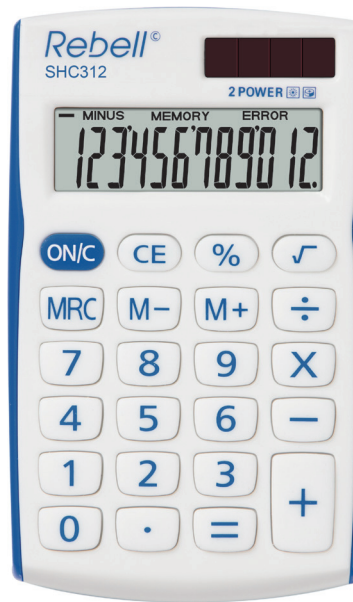

Basic description

Display	12 Digit
Keys	rubber
Power supply	Solar & Battery
Weight (g)	39
Size (mm)	105 x 64 x 9

Features

- Keys %, $\sqrt{\quad}$
- 3-key memory

Packaging: Box (SHC312 BK)

Single unit		140 x 73 x 18 mm
Inner box (40 pcs)		433 x 233 x 86 mm
Master box (160 pcs)		458 x 389 x 258 mm

Packaging: Box (SHC312 BL)

Single unit		140 x 73 x 18 mm
Inner box (40 pcs)		433 x 233 x 86 mm
Master box (160 pcs)		458 x 389 x 258 mm

Packaging: Box (SHC312 RD)

Single unit		140 x 73 x 18 mm
Inner box (40 pcs)		433 x 233 x 86 mm
Master box (160 pcs)		458 x 389 x 258 mm